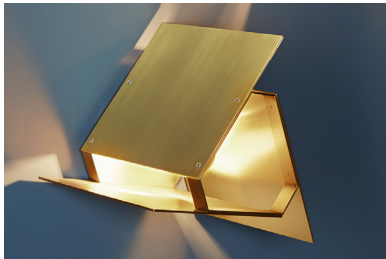

TRIPP SCONCE / PENDANT

Tripp Sconce in Satin Brass

Tripp Pendant in Anodized Black

Satin Brass

Antique Brass

Dark Bronze

Anodized
Black

Anodized
Silver