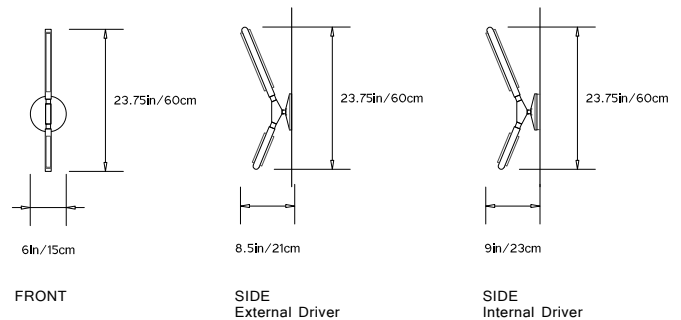

PRIS K SCONCE

Collection:
Pris

Design Year:
2015

Dimensions:
W 6in/15cm x D 8.5in/21.6cm x H 23.75in/60cm

Weight:
4lbs/1.8kg

Specifications:

Wattage: 13
Lumens: 950 Total
Color Temperature: 2700K
Life Hours: 50,000
CRI: 95+
Remote TRIAC Dimmable Driver (120/240V)

Internal TRIAC Dimmable Driver (120V) or
Remote 0-10V Dimmable Driver (120-240V) upon
request

Mounting:

6in/15.2cm round canopy in matching metal finish

Materials:

Solid Brass, Machined Aluminum, LED

Metal Finish Options:

Standard: Satin Brass, Polished Nickel
Upgrades: Brushed Nickel, Polished Brass,
Antique Brass, Dark Bronze, Black Brass

Certifications:

Made in New York

* All fixtures are made to order. Please contact our sales team if you have any custom requests.