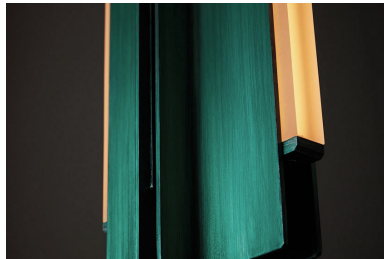

## BEAM AND GLOW FINISHES

Each Beam and Glow fixture can be customized with a choice of aluminum finish and lens color. Samples of finishes and additional images can be provided. Please contact [sales@pelledesigns.com](mailto:sales@pelledesigns.com).

### METAL FINISH

Beam Sconce in Anodized Light Gold with Frost lens

Beam Pendant in Hand-Stained Green with Amber lens

Glow Sconce in Anodized Black with Rose lens