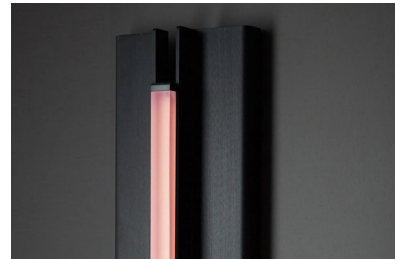

## BEAM AND GLOW FINISHES

Each Beam and Glow fixture can be customized with a choice of aluminum finish and lens color. Samples of finishes and additional images can be provided. Please contact [sales@pelledesigns.com](mailto:sales@pelledesigns.com).

### METAL FINISH

Beam Sconce in Anodized Light Gold with Frost lens

Beam Pendant in Hand-Stained Green with Amber lens

Glow Sconce in Anodized Black with Rose lens

### STANDARD

Anodized Silver

Anodized Black

Anodized Light Gold

Hand-Stained Lilac

Hand-Stained Green