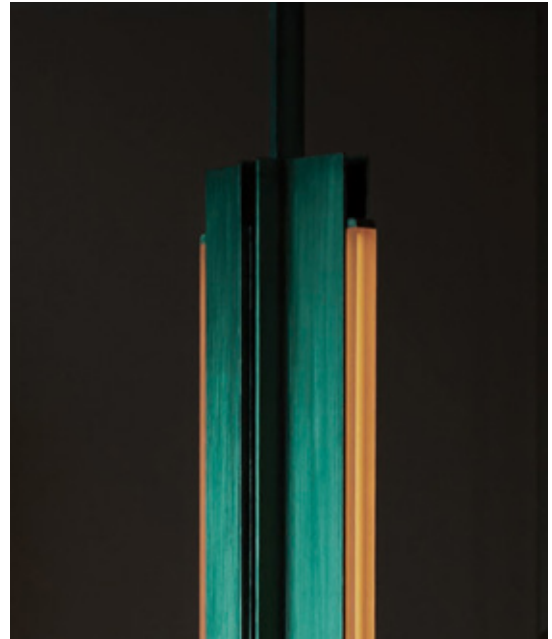

BEAM 02 PENDANT

Collection:

Beam and Glow

Design Year:

2018

Dimensions:

W 8.5in/21cm x D 4in/10cm x H 26in/66cm

LED Illumination:

Aluminum, integrated LED, Chromatic Resin Lens

Metal Finish Options:

Anodized: Silver, Black

Hand-Stained: Lilac, Green

Please inquire for custom anodized/hand-stained colors.

Lens Color:

Amber, Rose, Frosted

Mounting:

Ceiling Pendant. Fixed pipe suspension: Overall height to be specified at time of order. 5in/12.7cm square canopy in matching metal finish.

Certification:

UL, cUL, CE

Made in:

New York, USA

Pictured in Hand-Stained Green with Amber Lens