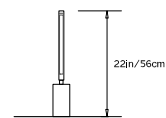

PRIS TABLE LAMP

Collection:
Pris

Design Year:
2016

Dimensions:
Diam. 3.5in/9cm x H 22in/56cm

Weight:
6lbs/2.7kg

Illumination (120/240 V LED):
Wattage: 10
Lumens: 744 Total
Color Temperature: 2700K
CRI: 90+
Life Hours: 50,000+

Lamp Cord:
12ft black cord. Dimmer at base.

Materials:
Solid Brass, Machined Aluminum, LED

Metal Finish Options:
Standard: Satin Brass, Polished Nickel
Upgrades: Antique Brass, Dark Bronze, Black Brass

Certifications:
UL or cUL on request, CE

Made in:
New York, USA

FRONT