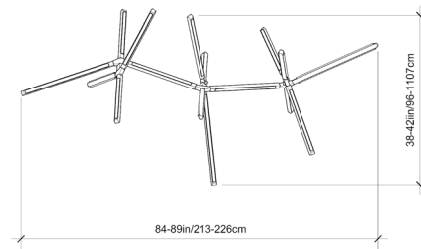

PRIS HORIZON

Collection:
Pris

Design Year:
2019

Dimensions:
 W 84-49in/213-226cm
 D 38-42in/96-107cm
 H 38-44in/96-112cm

Weight:
30lbs/13.6kg

Illumination (120/240 V LED):
 Wattage: 225
 Lumens: 17442 Total
 Color Temperature: 2700K
 CRI: 95+
 Life Hours: 50,000+

Driver:
 120V: Internal TRIAC Dimmable
 Remote TRIAC or 0-10V Dimmable
 240V: Remote 0-10V Dimmable

Suspension:
 0.5in pipe and 10in round canopy in matching metal finish. Ships with 6ft/182cm long pipe to measure on site. Longer pipe lengths available upon request.

TOP

SIDE