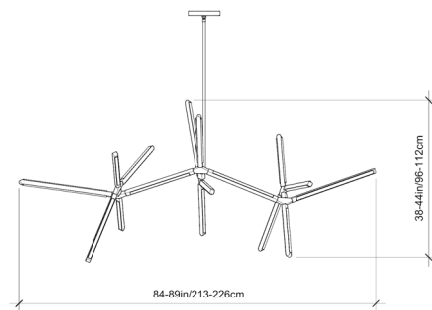

PRIS HORIZON

Collection:
Pris

Design Year:
2019

Dimensions:
 W 84-49in/213-226cm
 D 38-42in/96-107cm
 H 38-44in/96-112cm

Weight:
30lbs/13.6kg

Illumination (120/240 V LED):
 Wattage: 225
 Lumens: 17442 Total
 Color Temperature: 2700K
 CRI: 95+
 Life Hours: 50,000+

Driver:
 120V: Internal TRIAC Dimmable
 Remote TRIAC or 0-10V Dimmable
 240V: Remote 0-10V Dimmable

Suspension:
 0.5in pipe and 10in round canopy in matching metal finish. Ships with 6ft/182cm long pipe to measure on site. Longer pipe lengths available upon request.

TOP

SIDE