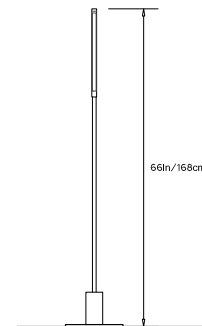

PRIS I FLOOR LAMP

Collection:

Pris

Design Year:

2016

Dimensions:

W 12in/30cm x D 12in/30cm x H 66in/168cm

Weight:

19.75lbs/8.95kg

Specifications:

Wattage: 13

Lumens: 990 Total

Color Temperature: 2700K

CRI: 95+

Life Hours: 50,000+

Internal Driver, Dimmer at Base

12ft black lamp cord with in-line on/off switch

Materials:

Solid Brass, Machined Aluminum, LED

Metal Finish Options:

Standard: Satin Brass, Polished Nickel

Upgrades: Brushed Nickel, Antique Brass,

Dark Bronze, Black Brass

Certifications:

UL or cUL on request, CE

Made in:

New York, USA

TOP

FRONT

* All fixtures are made to order. Please contact our sales team if you have any custom requests.