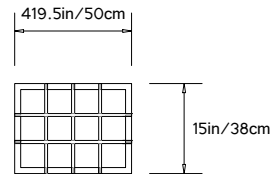

QUADRAT CUBOID 20

Product Name:
Quadrat Cuboid 20

Design Year:
2012

Designer / Manufacturer:
PELLE

Dimensions:
W 46.5in/118cm
D 19.5in/49.5cm
H 19.5in/49.5cm

Materials:
Solid White Oak or Walnut

Made in:
New York USA

Lead Time:
6-8 weeks

Product Description:

The Quadrat Series is a line of wood lattice tables that explore the simple and elegant form of the grid as a three-dimensional object. The name "Quadrat" comes from the German word for 'square', the formal building block of the lattice structure. Its distinctive design is in the lightweight yet strong wood construction of its open grid geometry. The Quadrat Cuboid 20 serves as a coffee table.

The Cube and Cuboids work together with a variety of discrete tabletop objects that plug directly into the Quadrat grid. These interchangeable tabletop pieces are offered in the form of a glass puddle, a mirror-polished brass plate, an intricately carved oak tray, and hand-thrown pottery pieces. Each tabletop piece is custom-designed by PELLE and made to order by local artists and artisans.

Short Side