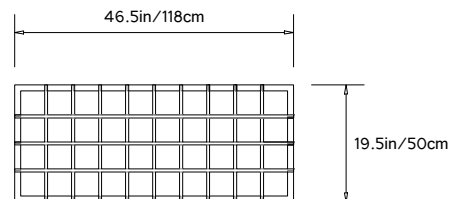

QUADRAT CUBOID 20

Product Name:
Quadrat Cuboid 20

Design Year:
2012

Designer / Manufacturer:
PELLE

Dimensions:
W 46.5in/118cm
D 19.5in/49.5cm
H 19.5in/49.5cm

Materials:
Solid White Oak or Walnut

Made in:
New York USA

Lead Time:
6-8 weeks

Product Description:

The Quadrat Series is a line of wood lattice tables that explore the simple and elegant form of the grid as a three-dimensional object. The name "Quadrat" comes from the German word for 'square', the formal building block of the lattice structure. Its distinctive design is in the lightweight yet strong wood construction of its open grid geometry. The Quadrat Cuboid 20 serves as a coffee table.

The Cube and Cuboids work together with a variety of discrete tabletop objects that plug directly into the Quadrat grid. These interchangeable tabletop pieces are offered in the form of a glass puddle, a mirror-polished brass plate, an intricately carved oak tray, and hand-thrown pottery pieces. Each tabletop piece is custom-designed by PELLE and made to order by local artists and artisans.

Top