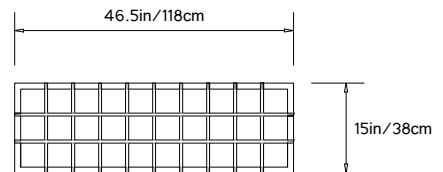

QUADRAT CUBOID 20

Product Name:
Quadrat Cuboid 20

Design Year:
2012

Designer / Manufacturer:
PELLE

Dimensions:
W 46.5in/118cm
D 19.5in/49.5cm
H 19.5in/49.5cm

Materials:
Solid White Oak or Walnut

Made in:
New York USA

Lead Time:
6-8 weeks

Product Description:

The Quadrat Series is a line of wood lattice tables that explore the simple and elegant form of the grid as a three-dimensional object. The name "Quadrat" comes from the German word for 'square', the formal building block of the lattice structure. Its distinctive design is in the lightweight yet strong wood construction of its open grid geometry. The Quadrat Cuboid 20 serves as a coffee table.

The Cube and Cuboids work together with a variety of discrete tabletop objects that plug directly into the Quadrat grid. These interchangeable tabletop pieces are offered in the form of a glass puddle, a mirror-polished brass plate, an intricately carved oak tray, and hand-thrown pottery pieces. Each tabletop piece is custom-designed by PELLE and made to order by local artists and artisans.

Long Side