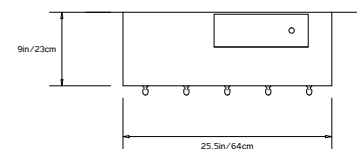

ENTRY CONSOLE

Product Name:
Entry Console

Design Year:
2012

Designer / Manufacturer:
PELLE

Dimensions:
Entry Console: 25.5"w x 9"d x 38"h
Loose Box with Lid: 11.5"w x 4"d x 3.75"h

Wood Finish:
Solid Maple, Solid Walnut

Made in:
New York USA

Product Description:
The Entry and Bedside Consoles are compact furniture created for rooms where space is limited, but the need for storage great.

Despite their playful and whimsical exterior, the Entry and Bedside Consoles offer serious interior storage utility through their multi-compartmental design.

The Entry Console contains multiple drawer compartments for the storage and organization of household items such as keys, mail, tools, pens, coins, phones and chargers. A loose wood box sits atop the drawer unit. Wall-mounted hardware.

TOP