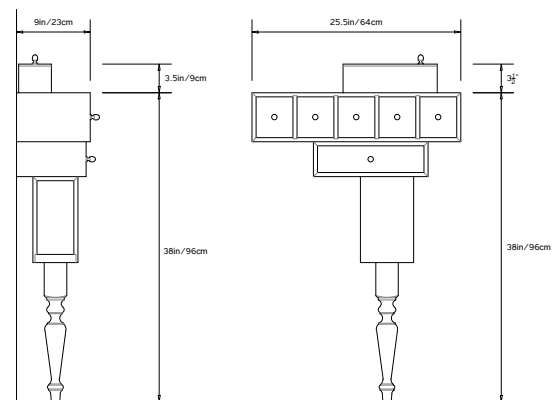

## ENTRY CONSOLE

**Product Name:**  
Entry Console

**Design Year:**  
2012

**Designer / Manufacturer:**  
PELLE

**Dimensions:**  
Entry Console: 25.5"w x 9"d x 38"h  
Loose Box with Lid: 11.5"w x 4"d x 3.75"h

**Wood Finish:**  
Solid Maple, Solid Walnut

**Made in:**  
New York USA

**Product Description:**  
The Entry and Bedside Consoles are compact furniture created for rooms where space is limited, but the need for storage great.

Despite their playful and whimsical exterior, the Entry and Bedside Consoles offer serious interior storage utility through their multi-compartmental design.

The Entry Console contains multiple drawer compartments for the storage and organization of household items such as keys, mail, tools, pens, coins, phones and chargers. A loose wood box sits atop the drawer unit. Wall-mounted hardware.

TOP

SIDE

FRONT