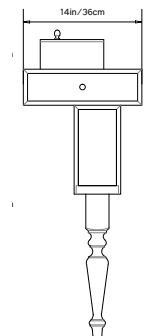

## BEDSIDE CONSOLE WITH LEG

**Product Name:**

Bedside Console with Leg

**Design Year:**

2012

**Designer / Manufacturer:**

PELLE

**Dimensions:**

Bedside Console with Leg: 14”w x 8.5”d x 32”h  
 Loose Box with Lid: 7.5”w x 4”d x 3.75”h

**Materials:**

Solid Maple Wood

**Made in:**

New York USA

**Options:**

Right or left-sided bookshelf.

**Product Description:**

The Entry and Bedside Consoles are compact furniture created for rooms where space is limited, but the need for storage great.

Despite their playful and whimsical exterior, the Entry and Bedside Consoles offer serious interior storage utility through their multi-compartmental design.

The Bedside Console has just enough room to place a drinking glass, reading material and other bedside items in its drawer unit. Wall-mounted hardware.

SIDE

TOP

FRONT  
(RIGHT-SIDED)

FRONT  
(LEFT-SIDED)