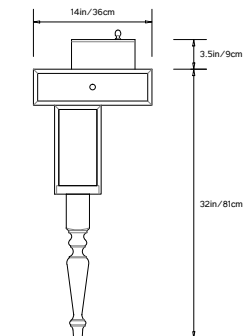

Bedside Console with Leg: 14”w x 8.5”d x 32”h  
 Loose Box with Lid: 7.5”w x 4”d x 3.75”h

**Materials:**

Solid Maple Wood

**Made in:**

New York USA

**Options:**

Right or left-sided bookshelf.

**Product Description:**

The Bedside Console has just enough room to place a drinking glass, reading material and other bedside items in its drawer unit. Wall-mounted hardware.

SIDE

TOP

FRONT  
(RIGHT-SIDED)

FRONT  
(LEFT-SIDED)