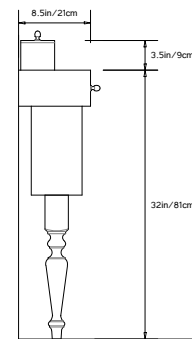

BEDSIDE CONSOLE WITH LEG

Product Name:

Bedside Console with Leg

Design Year:

2012

Designer / Manufacturer:

PELLE

Dimensions:

Bedside Console with Leg: 14”w x 8.5”d x 32”h
Loose Box with Lid: 7.5”w x 4”d x 3.75”h

Materials:

Solid Maple Wood

Made in:

New York USA

Options:

Right or left-sided bookshelf.

Product Description:

The Entry and Bedside Consoles are compact furniture created for rooms where space is limited, but the need for storage great.

Despite their playful and whimsical exterior, the Entry and Bedside Consoles offer serious interior storage utility through their multi-compartmental design.

The Bedside Console has just enough room to place a drinking glass, reading material and other bedside items in its drawer unit. Wall-mounted hardware.

SIDE