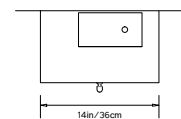

BEDSIDE CONSOLE WITH LEG

Product Name:

Bedside Console with Leg

Design Year:

2012

Designer / Manufacturer:

PELLE

Dimensions:

Bedside Console with Leg: 14”w x 8.5”d x 32”h
Loose Box with Lid: 7.5”w x 4”d x 3.75”h

Materials:

Solid Maple Wood

Made in:

New York USA

Options:

Right or left-sided bookshelf.

Product Description:

The Entry and Bedside Consoles are compact furniture created for rooms where space is limited, but the need for storage great.

Despite their playful and whimsical exterior, the Entry and Bedside Consoles offer serious interior storage utility through their multi-compartmental design.

The Bedside Console has just enough room to place a drinking glass, reading material and other bedside items in its drawer unit. Wall-mounted hardware.

TOP