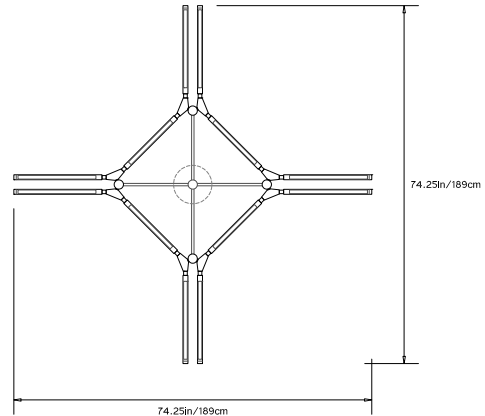

PRIS MAJOR 75 CHANDELIER

Collection:

Pris

Design Year:

2015

Dimensions:

W 74.25in/189cm x D 74.25in/189cm x H 16.5in/42cm

Weight:

35lbs/15.8kg

Specifications:

Wattage: 142

Lumens: 10,980 Total

Color Temperature: 2700K

CRI: 95+

Life Hours: 50,000+

Internal TRIAC Dimmable Drivers (120V)

Remote TRIAC Dimmable Drivers (120/240V) or
Remote 0-10V Dimmable Drivers (120-240V) upon
request

Suspension:

0.625in pipe and 8in round canopy in matching
metal finish. Ships with 2ft/60cm long pipe to
measure on site. Longer pipe lengths available
upon request.

Materials:

Solid Brass, Machined Aluminum, LED

Metal Finish Options:

Standard: Satin Brass, Polished Nickel
Upgrades: Brushed Nickel, Antique Brass,
Dark Bronze, Black Brass

Certifications:

Made in:

New York, USA

* All fixtures are made to order. Please
contact our sales team if you have any
custom requests.

TOP