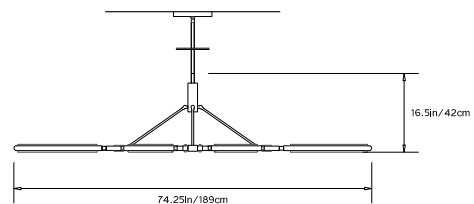

FRONT/SIDE