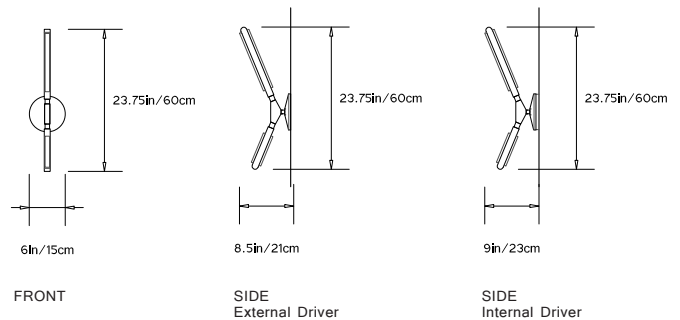

PRIS K SCONCE

Collection:
Pris

Design Year:
2015

Dimensions:
W 6in/15cm x D 8.5in/21.6cm x H 23.75in/60cm

Weight:
4lbs/1.8kg

Specifications:

Wattage: 13
Lumens: 950 Total
Color Temperature: 2700K
Life Hours: 50,000
CRI: 95+
Remote TRIAC Dimmable Driver (120/240V)

Internal TRIAC Dimmable Driver (120V) or
Remote 0-10V Dimmable Driver (120-240V) upon
request

Mounting:

6in/15.2cm round canopy in matching metal finish

Materials:

Solid Brass, Machined Aluminum, LED

Metal Finish Options:

Standard: Satin Brass, Polished Nickel
Upgrades: Brushed Nickel, Polished Brass,
Antique Brass, Dark Bronze, Black Brass

Certifications:

Made in:

New York, USA

* All fixtures are made to order. Please contact our sales team if you have any custom requests.