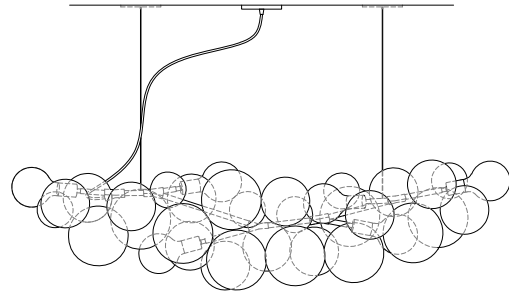

## LONG BUBBLE CHANDELIER

### SUSPENSION CONFIGURATION OPTIONS

CONFIGURATION 01  
Adjustable steel cable with coordinated junction box  
2 x 5" canopies and 6ft adjustable cord

CONFIGURATION 02  
Adjustable steel cable with centered junction box  
5" canopy with separate cable suspension hardware

CONFIGURATION 03  
Triangular fixed pipe suspension with center junction box  
6" matching canopy and matching 2ft cuttable pipe

CONFIGURATION 04  
Fixed pipe suspension with coordinated junction box  
2 x 6" matching canopies. Drop height to be specified when ordered.