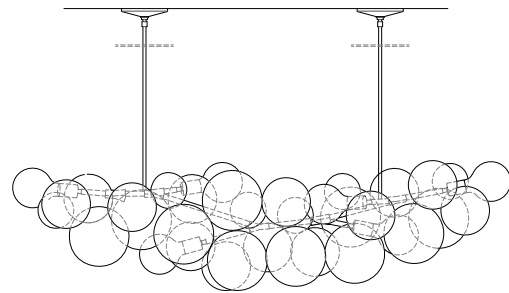

### SUSPENSION CONFIGURATION OPTIONS

CONFIGURATION 01  
Adjustable steel cable with coordinated junction box  
2 x 5" canopies and 6ft adjustable cord

CONFIGURATION 02  
Adjustable steel cable with centered junction box  
5" canopy with separate cable suspension hardware

CONFIGURATION 03  
Triangular fixed pipe suspension with center junction box  
6" matching canopy and matching 2ft cuttable pipe

CONFIGURATION 04  
Fixed pipe suspension with coordinated junction box  
2 x 6" matching canopies. Drop height to be specified when ordered.