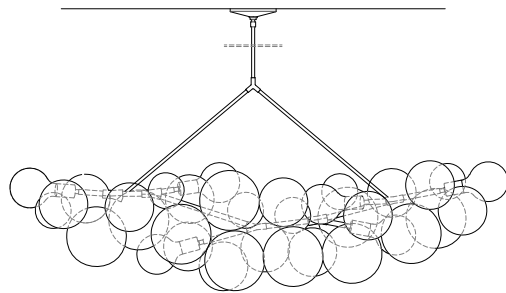

## LONG BUBBLE CHANDELIER

### SUSPENSION CONFIGURATION OPTIONS

CONFIGURATION 01  
Adjustable steel cable with coordinated junction box  
2 x 5" canopies and 6ft adjustable cord

CONFIGURATION 02  
Adjustable steel cable with centered junction box  
5" canopy with separate cable suspension hardware

CONFIGURATION 03  
Triangular fixed pipe suspension with center junction box  
6" matching canopy and matching 2ft cuttable pipe

CONFIGURATION 04  
Fixed pipe suspension with coordinated junction box  
2 x 6" matching canopies. Drop height to be specified when ordered.