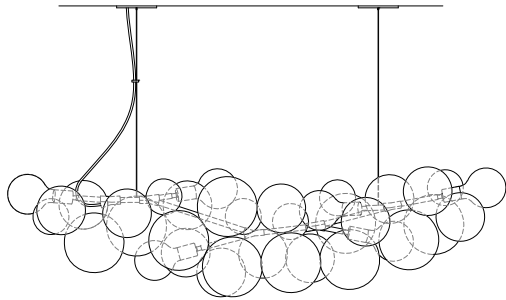

## LONG BUBBLE CHANDELIER

### SUSPENSION CONFIGURATION OPTIONS

CONFIGURATION 01  
Adjustable steel cable with coordinated junction box  
2 x 5" canopies and 6ft adjustable cord

CONFIGURATION 02  
Adjustable steel cable with centered junction box  
5" canopy with separate cable suspension hardware

CONFIGURATION 03  
Triangular fixed pipe suspension with center junction box  
6" matching canopy and matching 2ft cuttable pipe

CONFIGURATION 04  
Fixed pipe suspension with coordinated junction box  
2 x 6" matching canopies. Drop height to be specified when ordered.